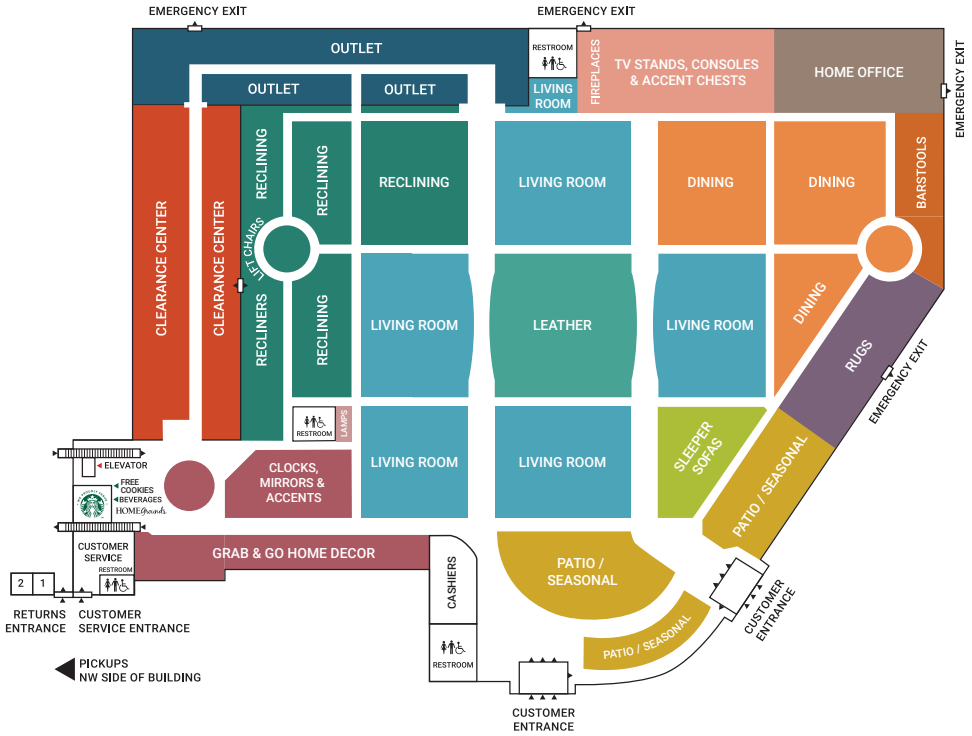

STORE MAP

Easily navigate our 215,000 sq. ft. showroom.

Level 1

Level 2

Berkshire Hathaway Companies

Two Stores, One Great Experience.

N

10 minutes
4.8 miles

Hickman Rd.

104th St.

Homemakers

10215 Douglas Ave. Urbandale, IA 50322

Store Hours

Monday: 10am - 8pm

Tue-Wed-Thur: 10am - 7pm

Friday: 10am - 8pm

Saturday: 10am - 7pm

Sunday: 11am - 6pm

515-727-6500

nfm.com

Follow us for all the fun!

Facebook

@ShopHomemakers
@nfmfans

Instagram