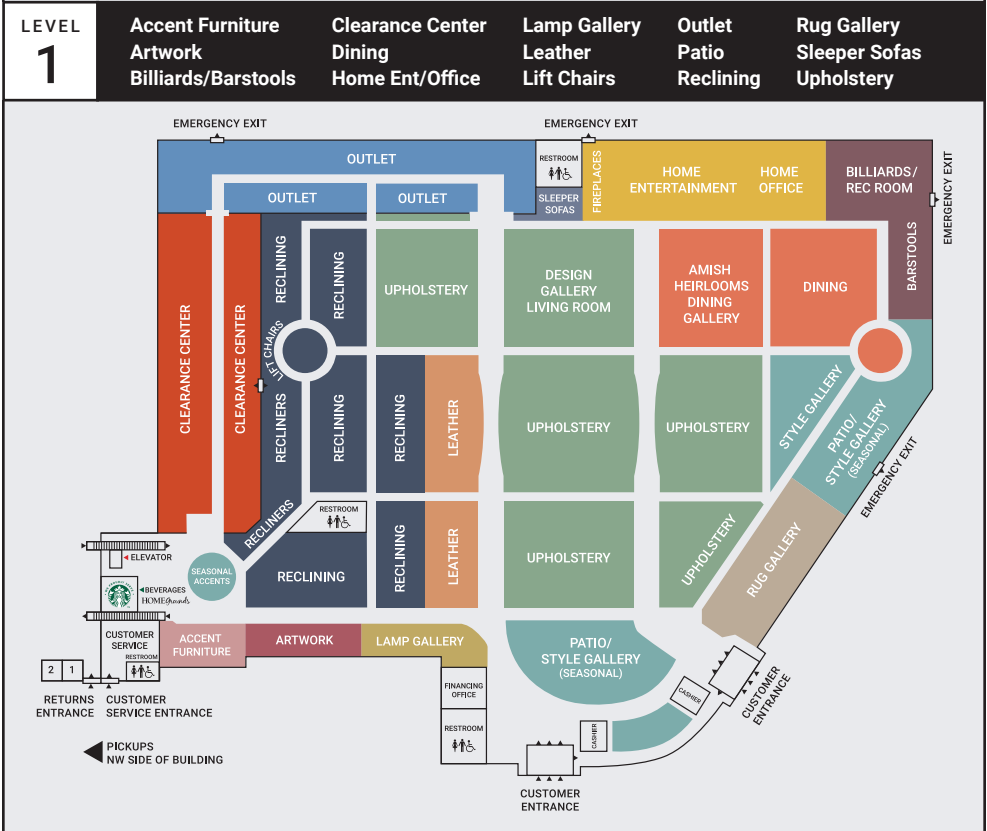

STORE MAP

Easily navigate our 215,000 square foot showroom.

515-276-2772
888-818-7283

10215 Douglas Ave
Urbandale, IA 50322

Mon-Fri: 11AM - 8PM
Saturday: 10AM - 7PM
Sunday: 11AM - 6PM

WHY SHOP HOME MAKERS?

Lowest Prices

Top looks for the lowest prices

Largest Selection

Products to fit every room and style

Best Customer Experience

No-pressure shopping and almost 50 years of dedicated customer experience

Shop Online 24/7 at Homemakers.com

If you're looking for **flooring, appliances or electronics**, check out **Nebraska Furniture Mart**, a sister company of Homemakers.

NFM: 15500 Hickman Rd, Clive, IA 50325 // 515-727-6500