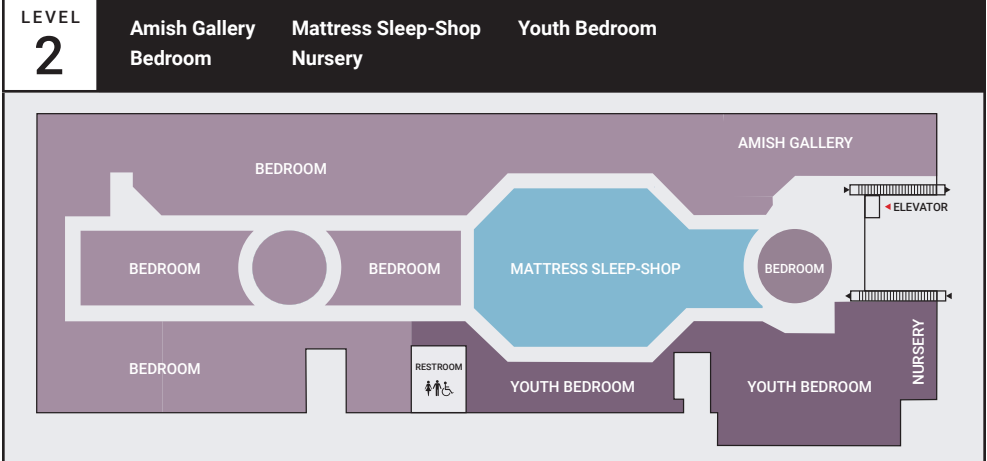

STORE MAP

Easily navigate our 215,000 square foot showroom.