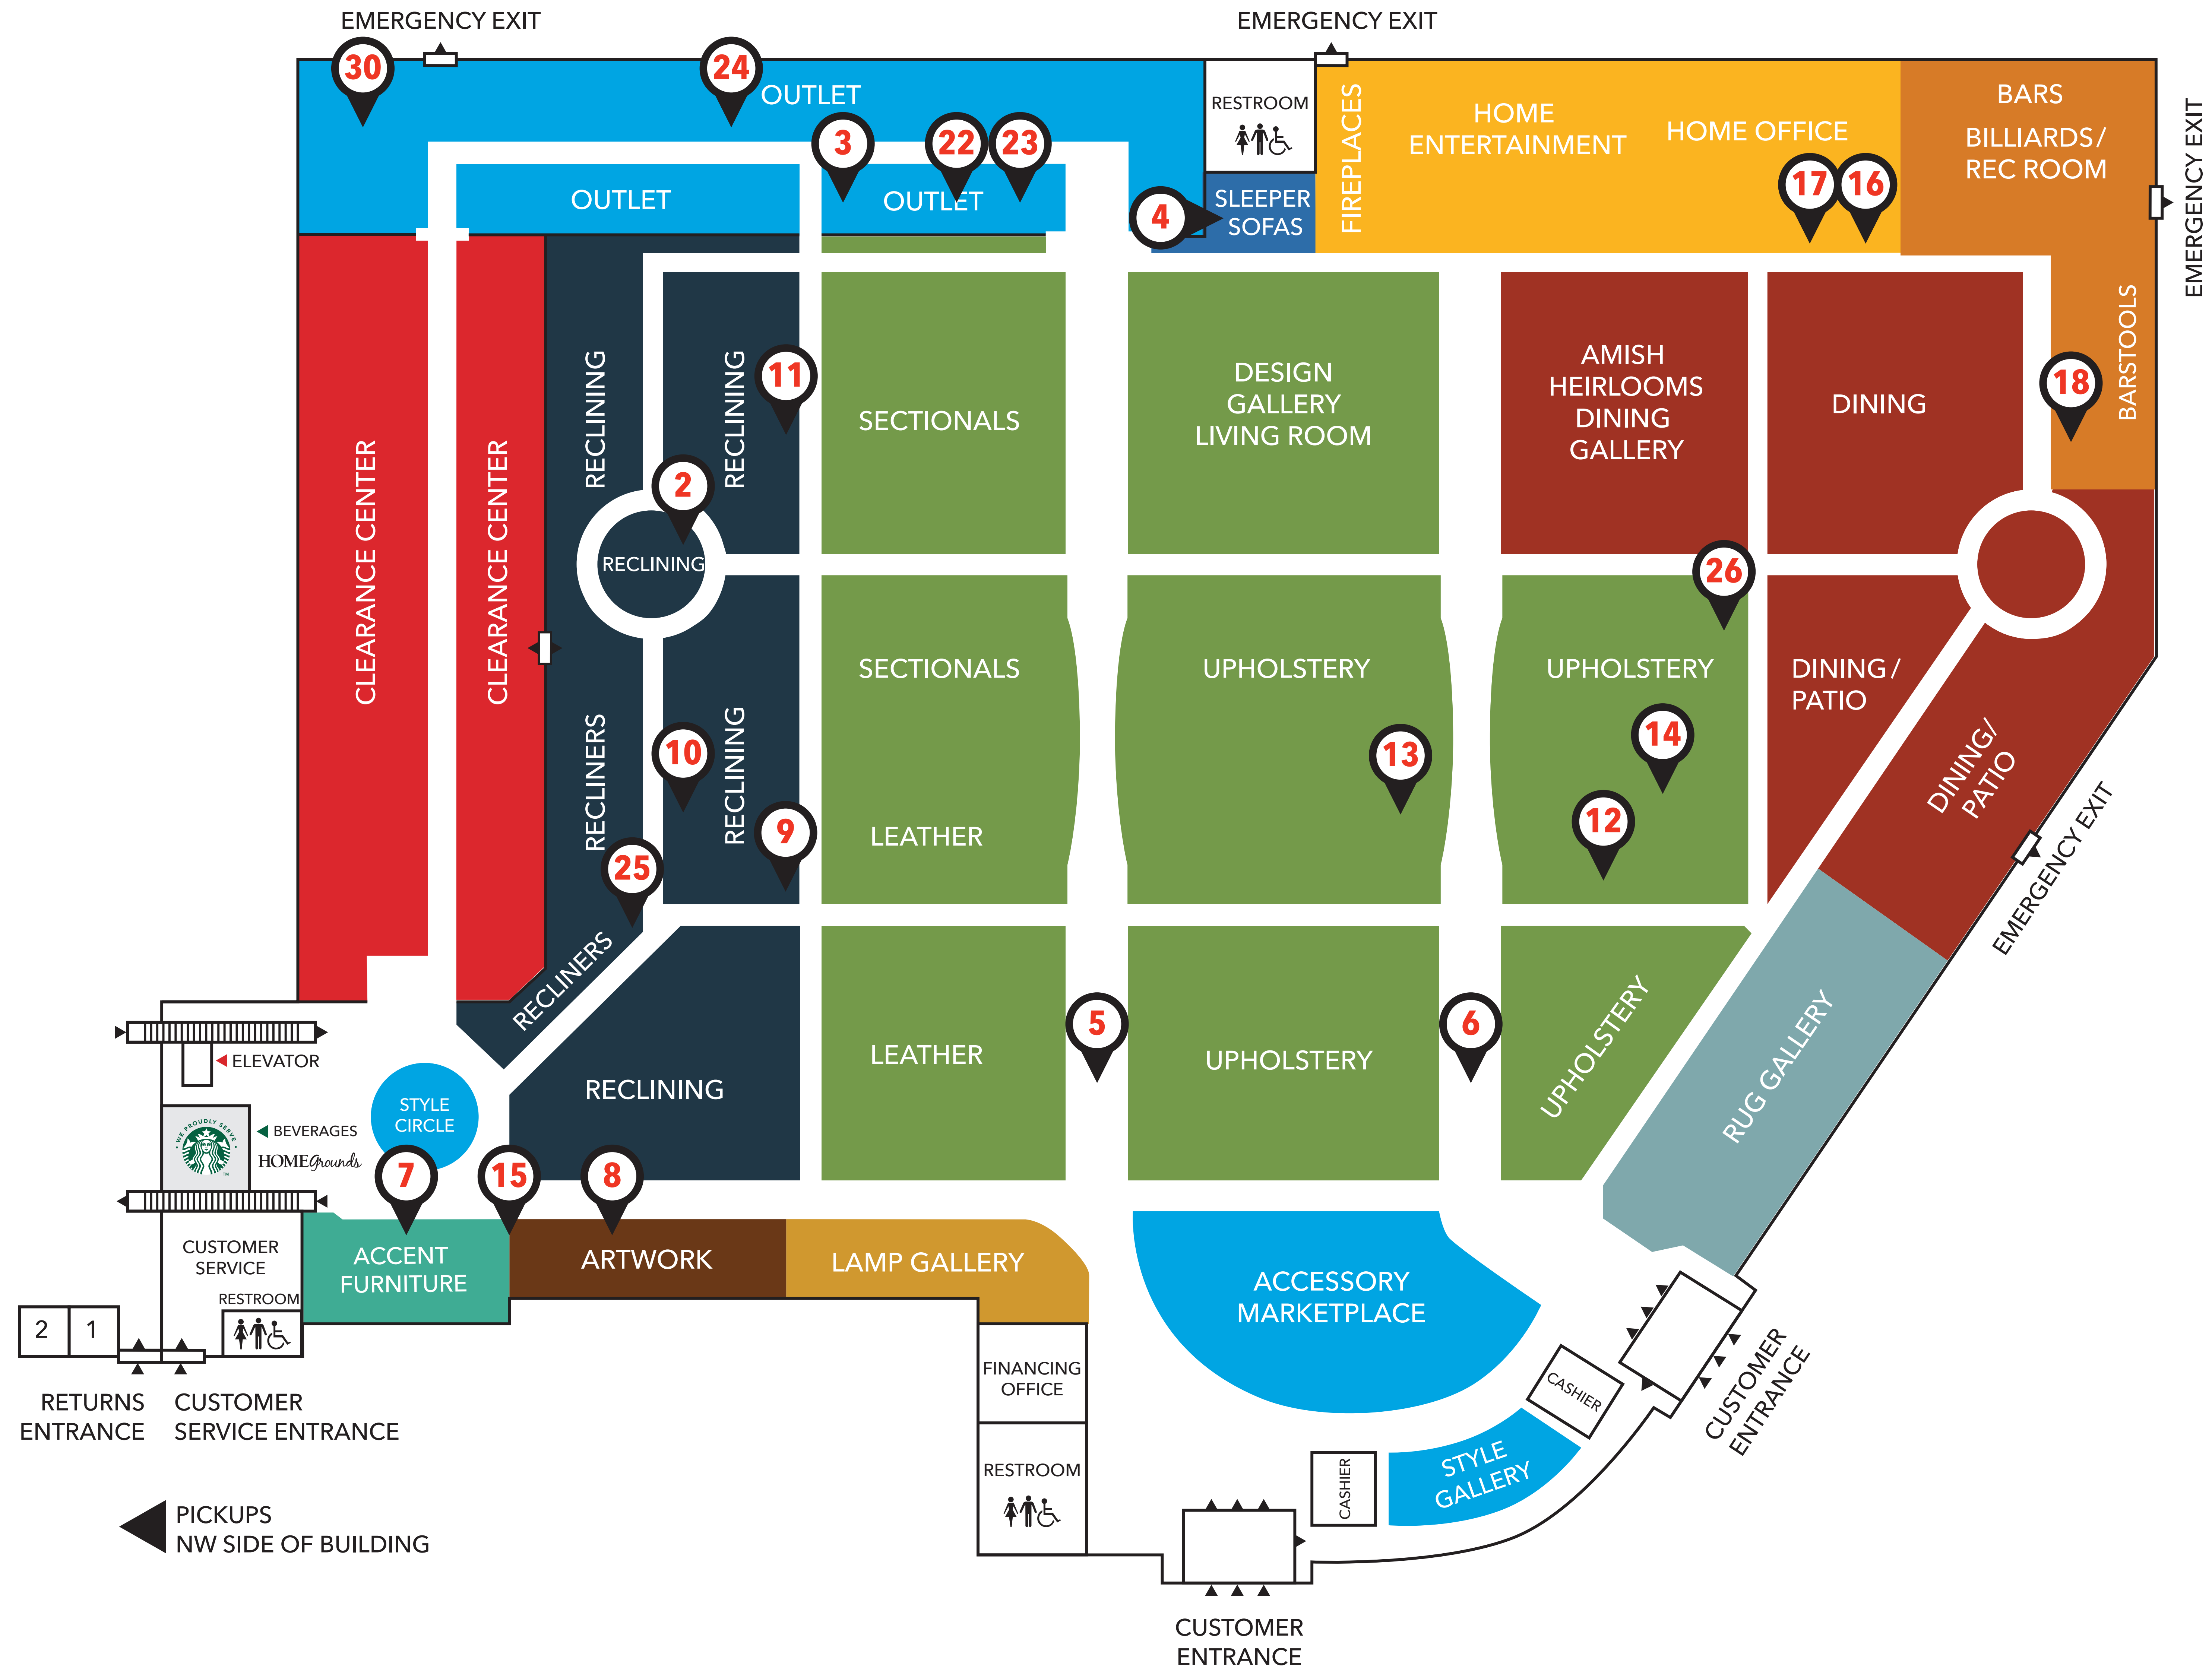

FIND OUR DOORBUSTERS

LEVEL 1