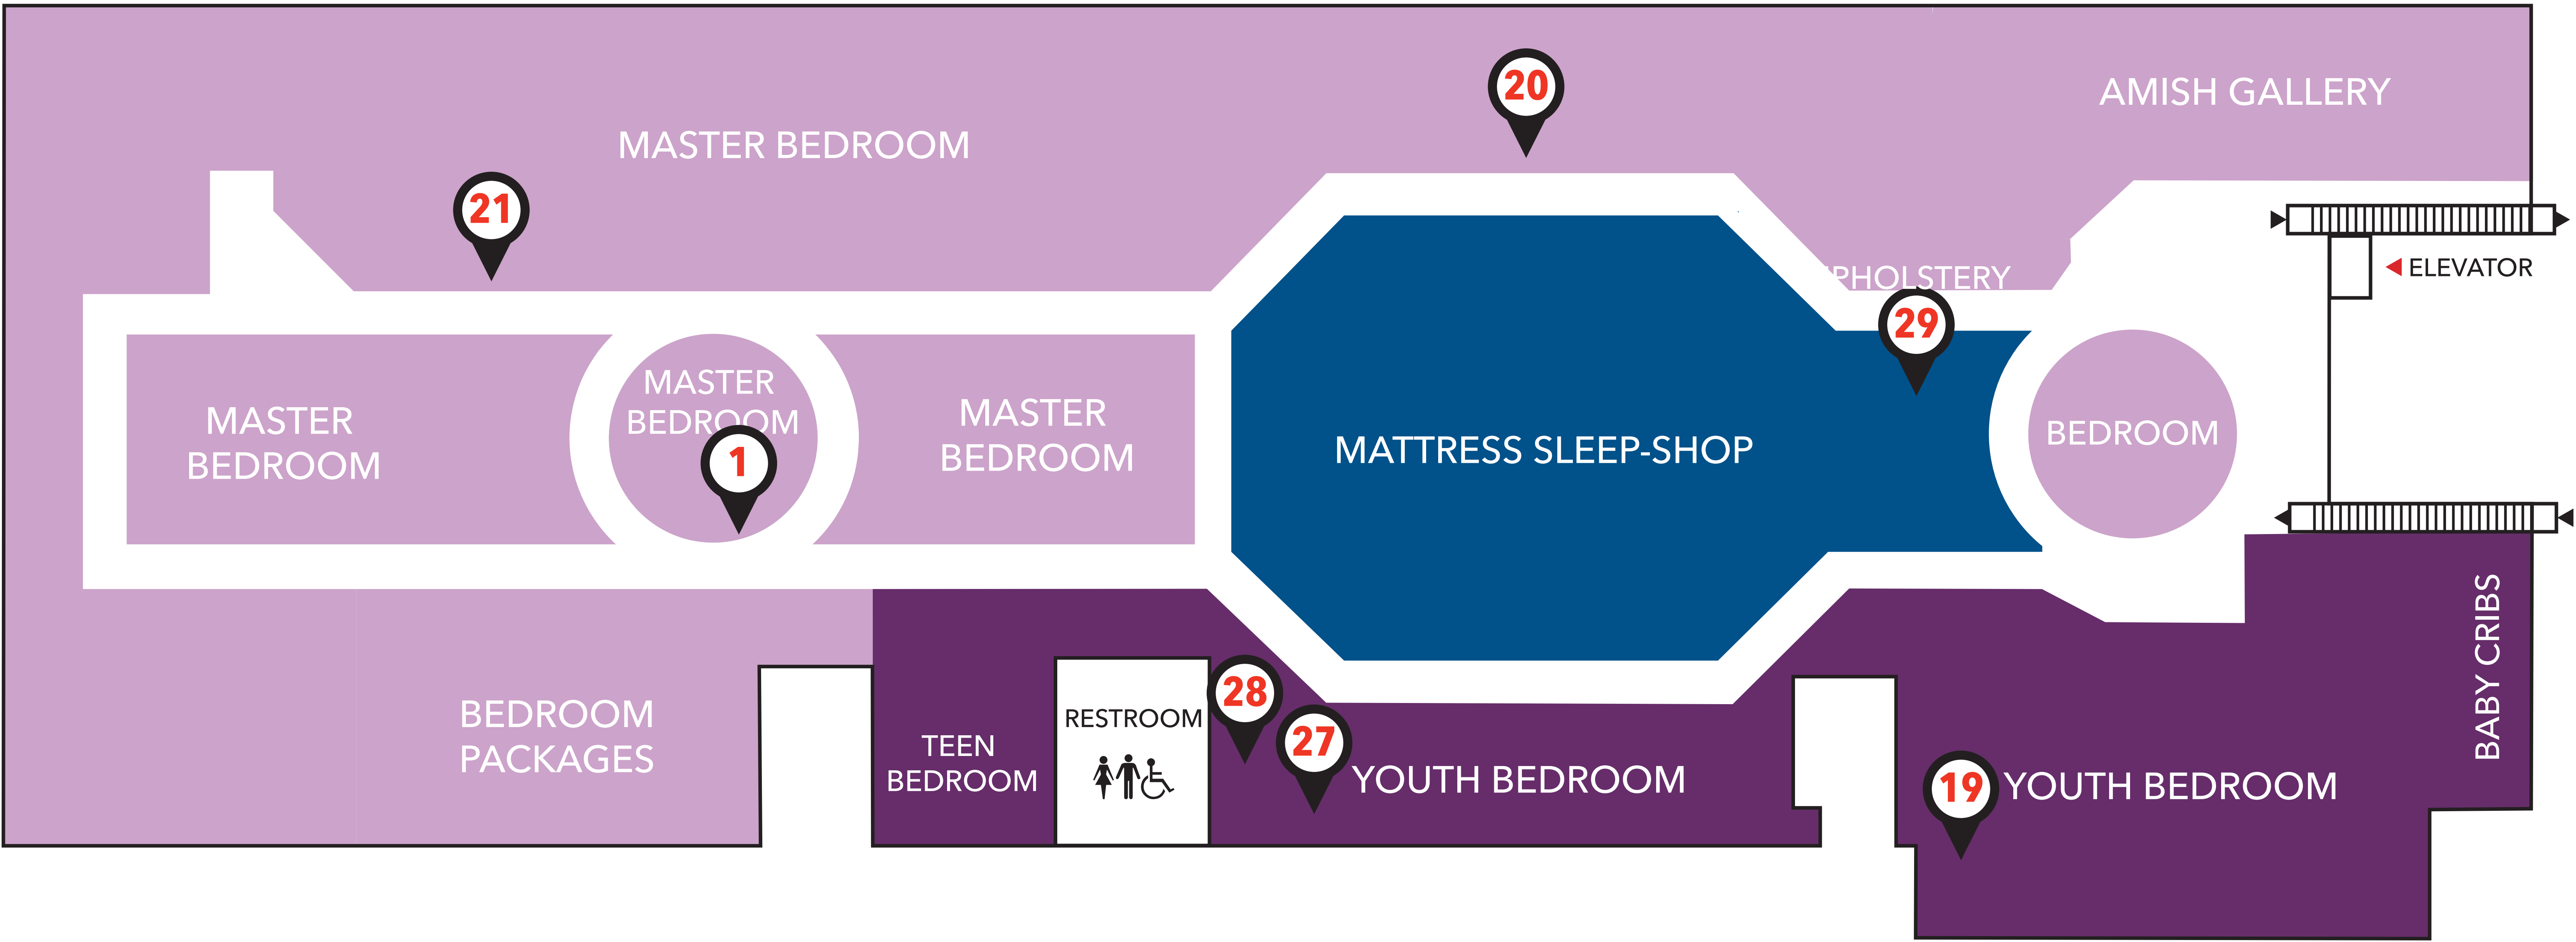

MERRY CHRISTMAS & HAPPY HOLIDAYS!

FROM OUR FAMILY TO YOURS